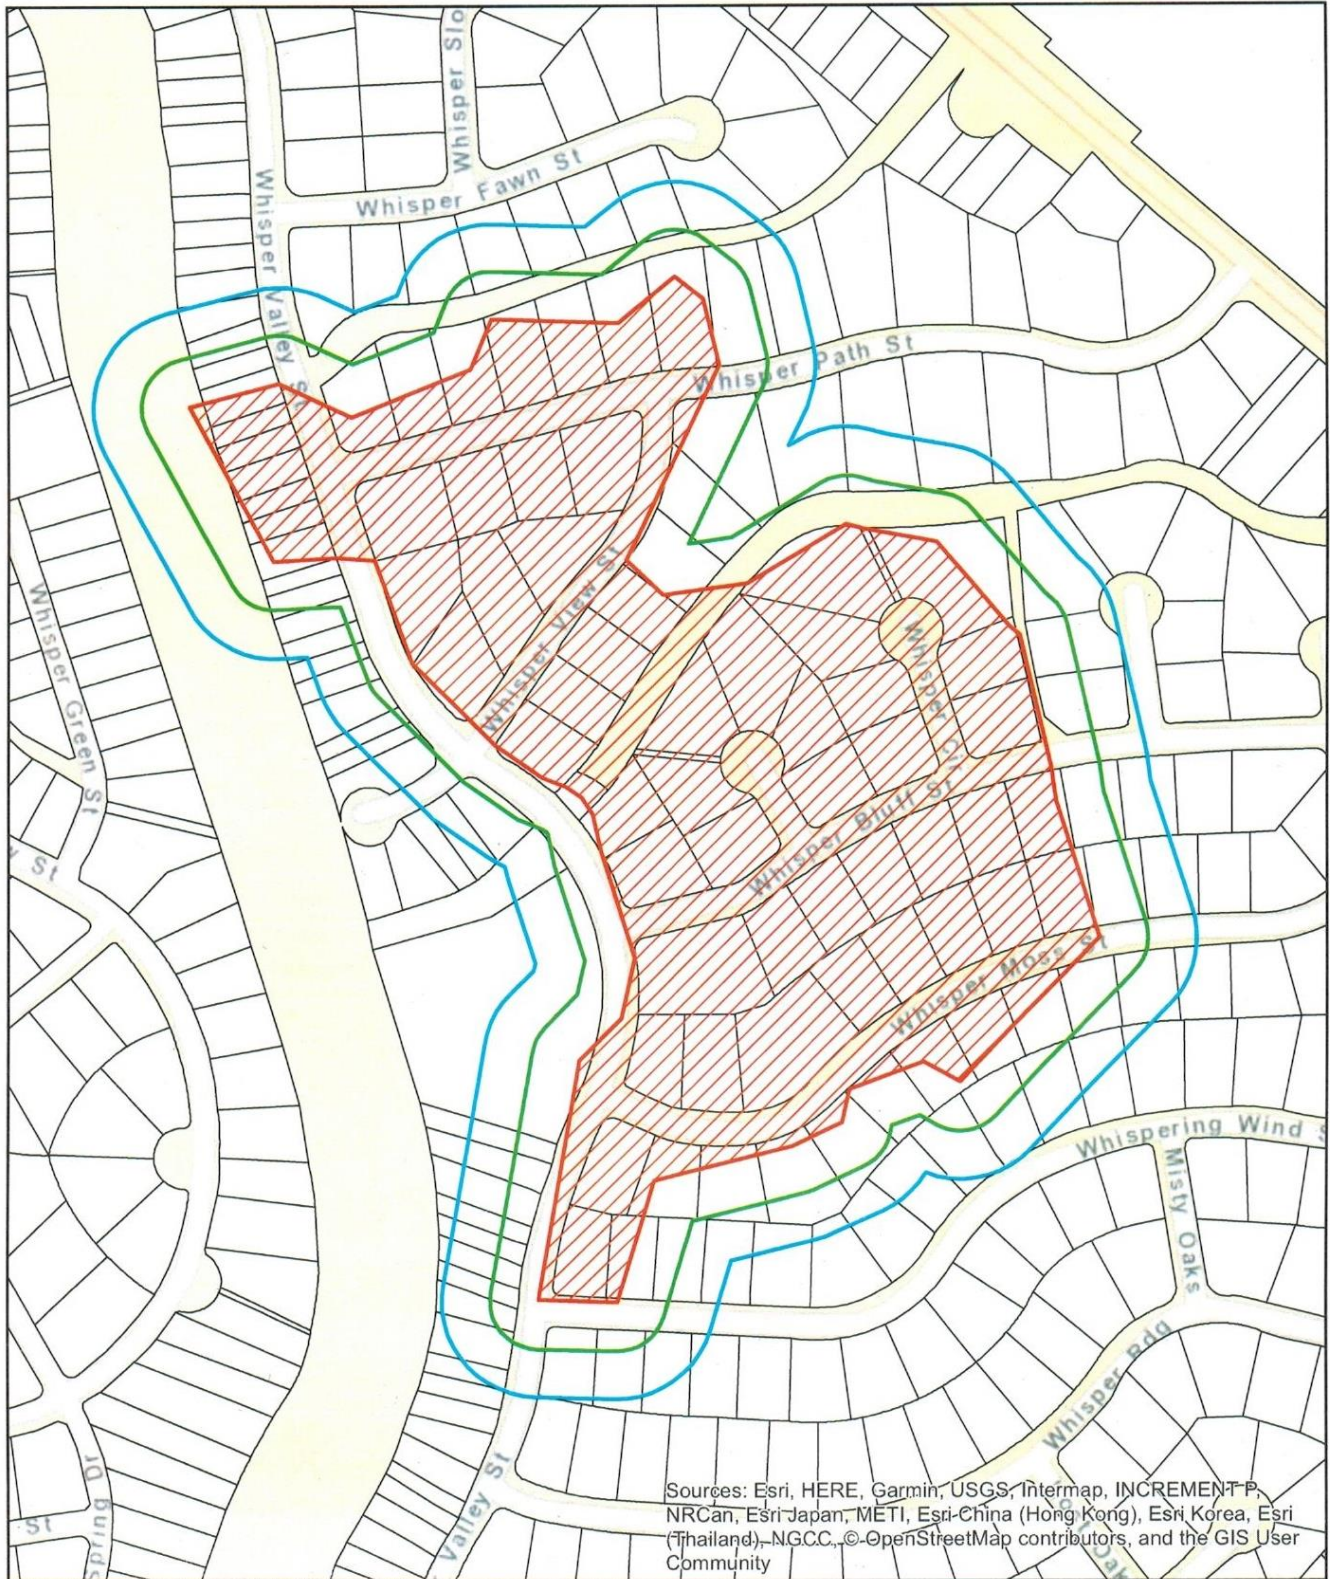

Whispering Oaks – Eastside Oak Wilt Outbreak as of May 2022

Texas A&M Forestry recommends properties within Green zone take immediate action, while those in Blue zone may delay until Spring 2023.

-  NORTH
-  Diseased Area
-  75ft Immediate Injection Zone
-  150ft Next Injection Zone

0 150 300
Feet

Whispering Oaks (2022)
County: Bexar
Quad: Castle Hills
Date: 5/18/22
Forester: Erin Davis